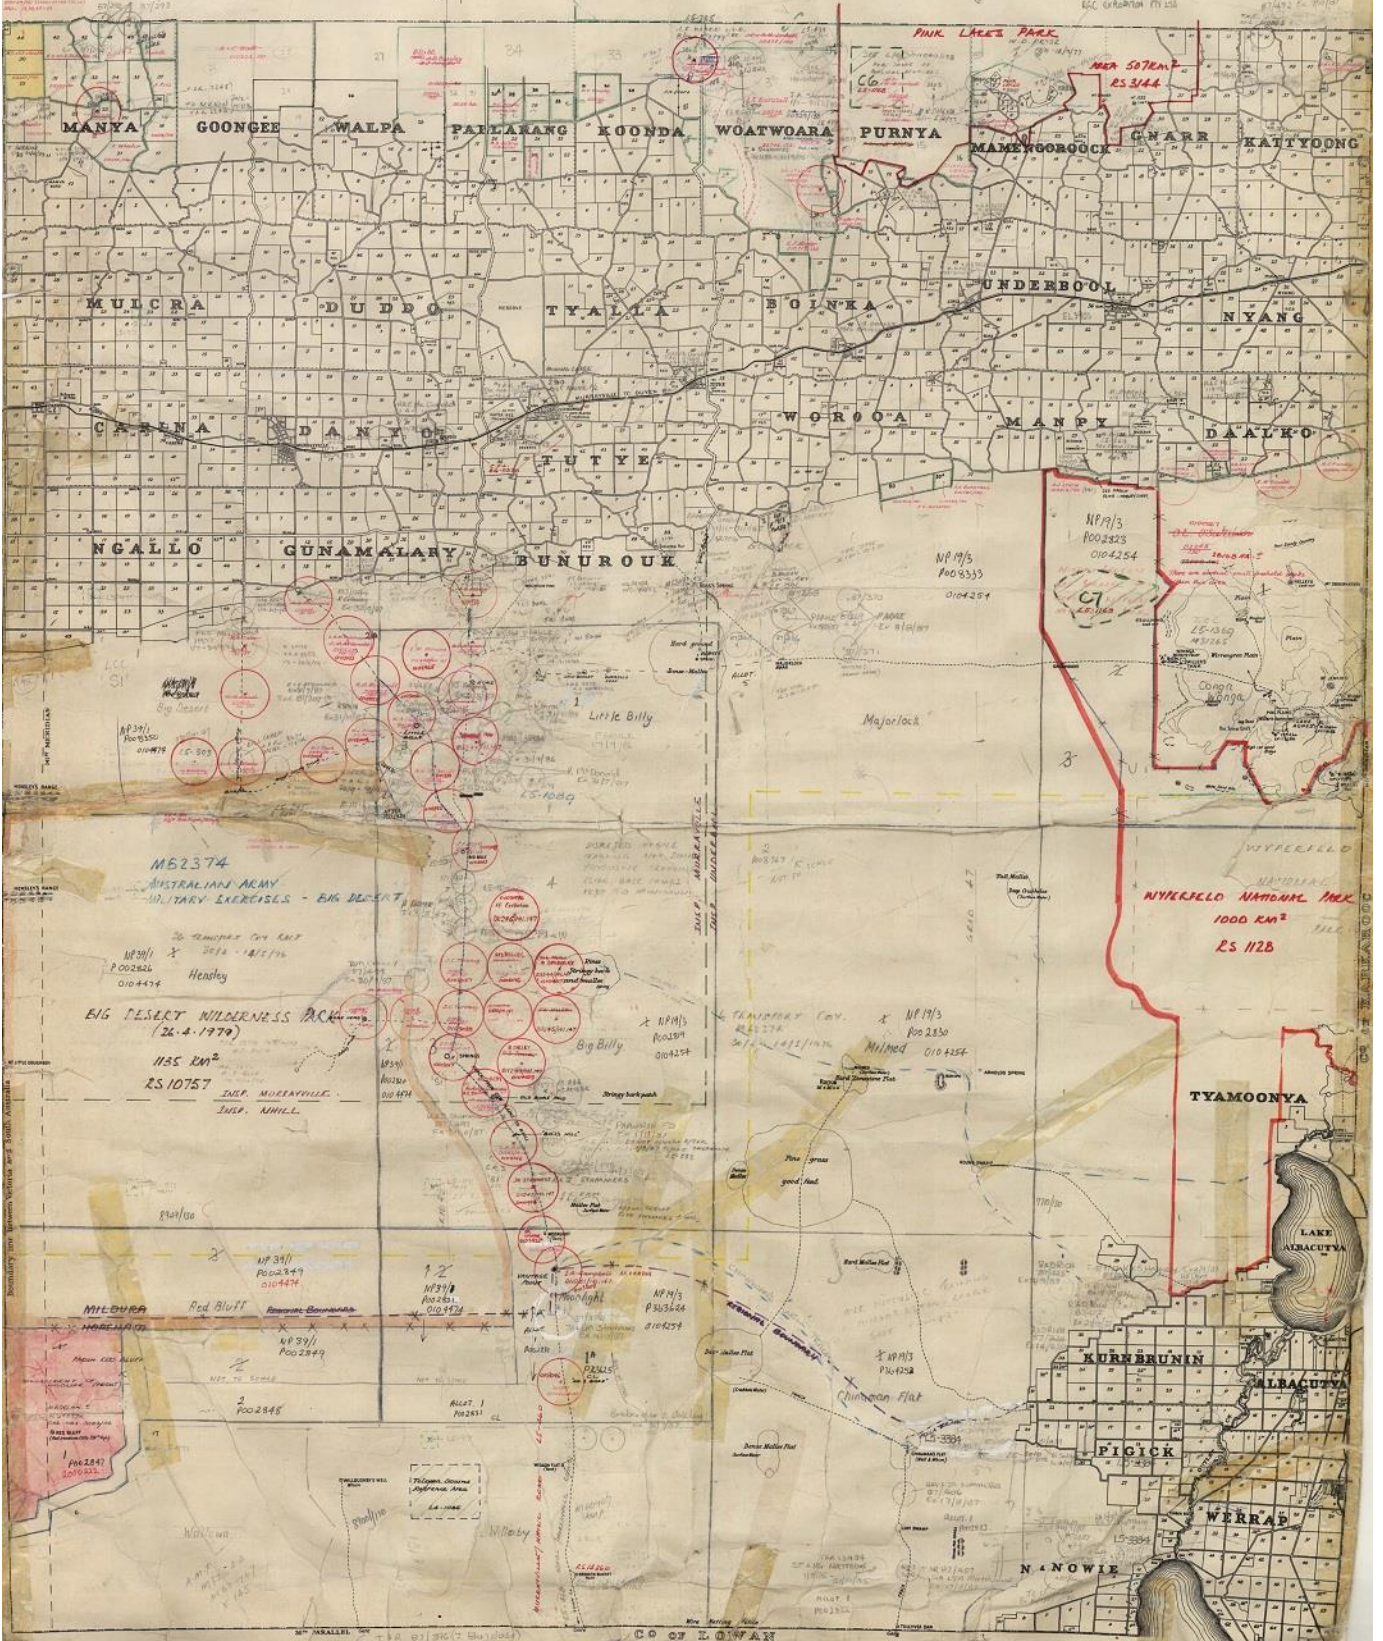

WEEAH

CP OF MELLEWA

CP OF DOWAN